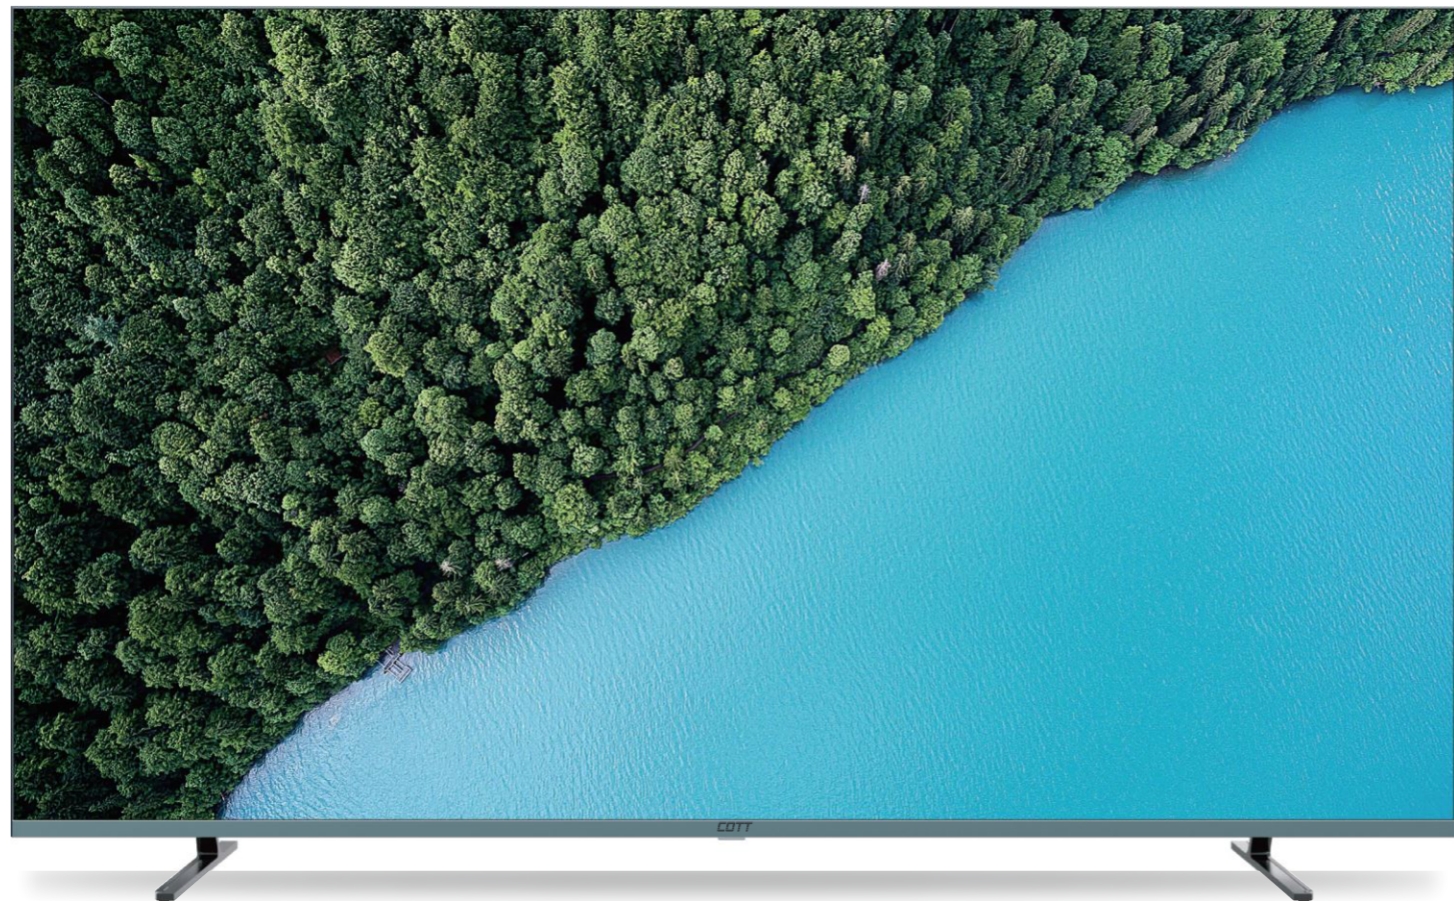

Size	65"	55"	50"
Resolution	UHD	UHD	UHD