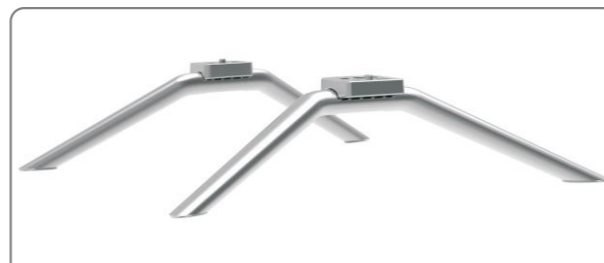

RC-XX-21

Just TV

BASES

Appearances are designed according to customers' requirements.

The Blade Base
D/E/F/GF series

Rhombic hardware Base
D/E/F/G/GF/J/H series

Double Tubular Base
F/GF series

Crescent Shaped Base
D/F/G/GF series