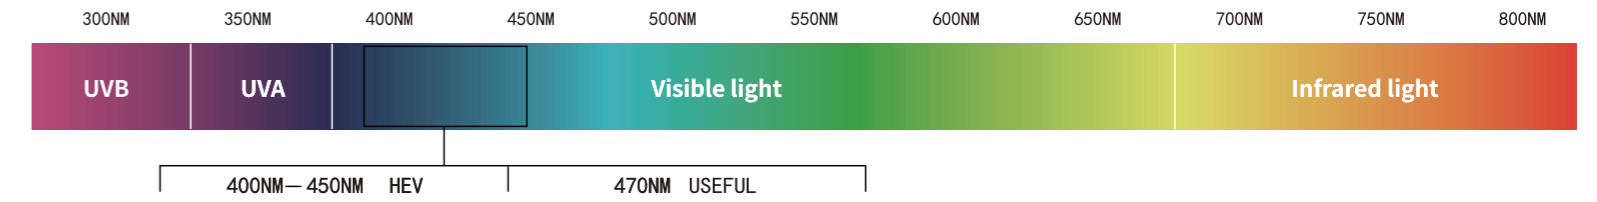

Anti-blue Light