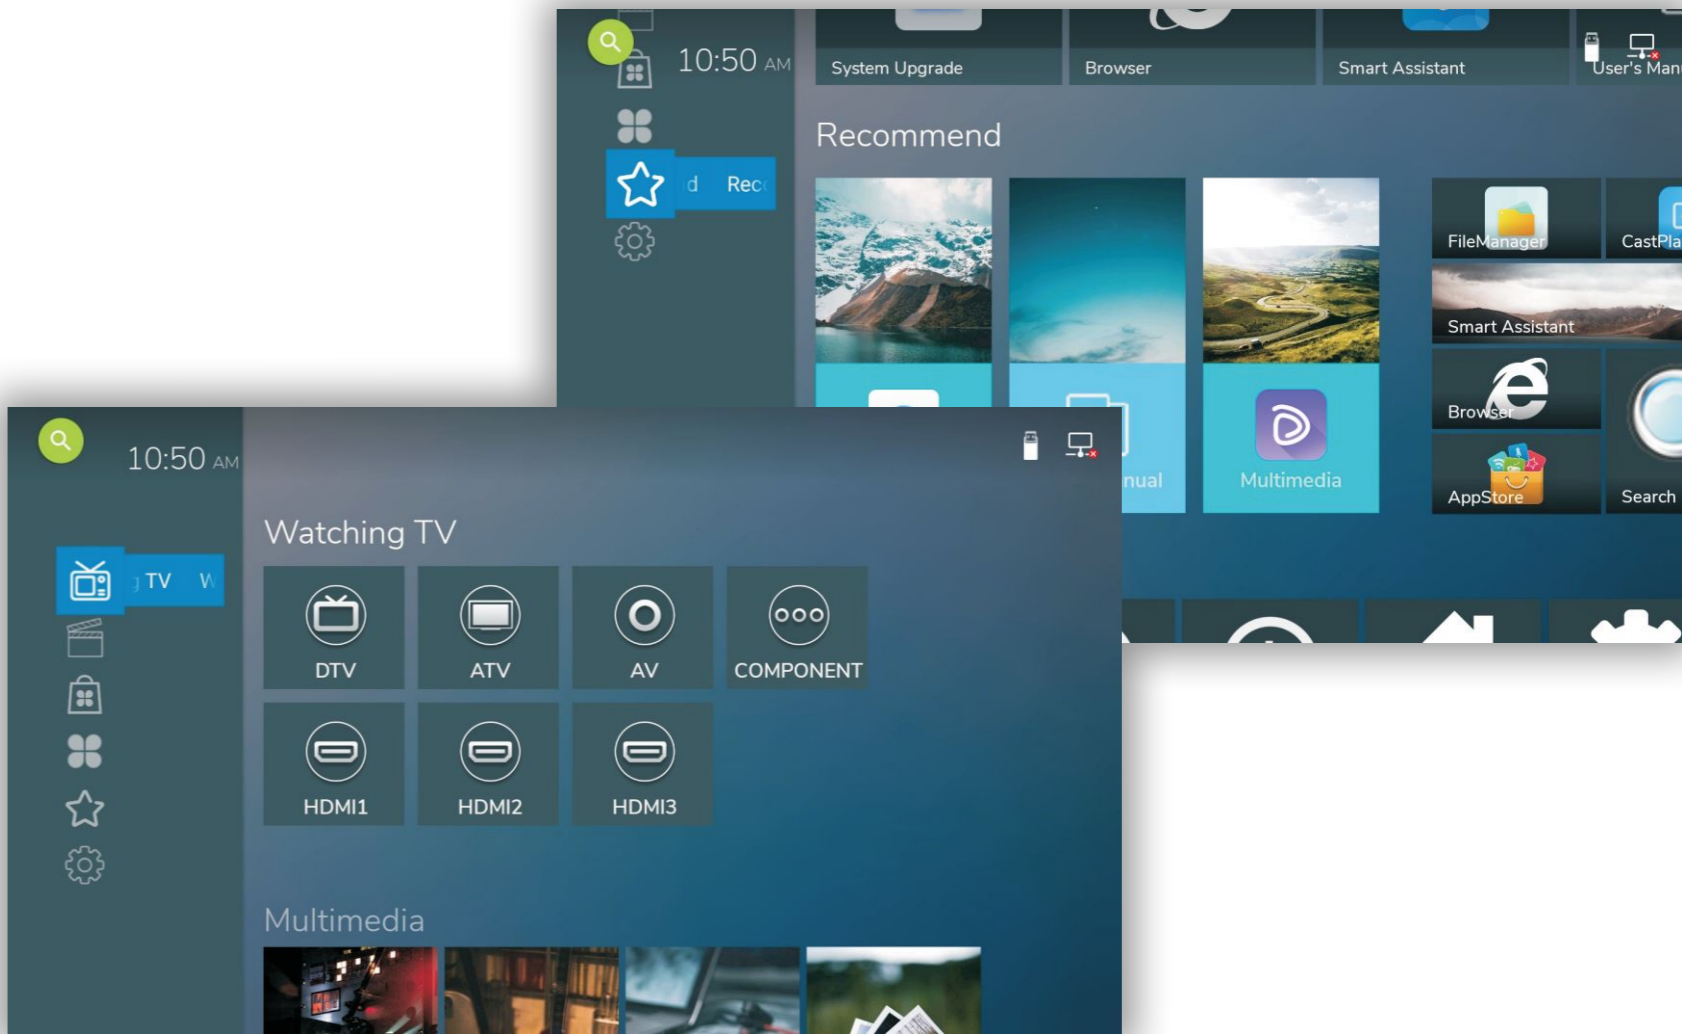

* Key things to know: A paid subscription or other payments may be required to access some channel content. Channels are subject to change and vary by country.

Just TV

webOS TV

webOS TVs deliver the entertainment you want – when you want it. Boasting sleek designs, a user-friendly interface, and seamless connections, they combine the TV features into one device – giving you an innovative solution that will exceed your expectations.