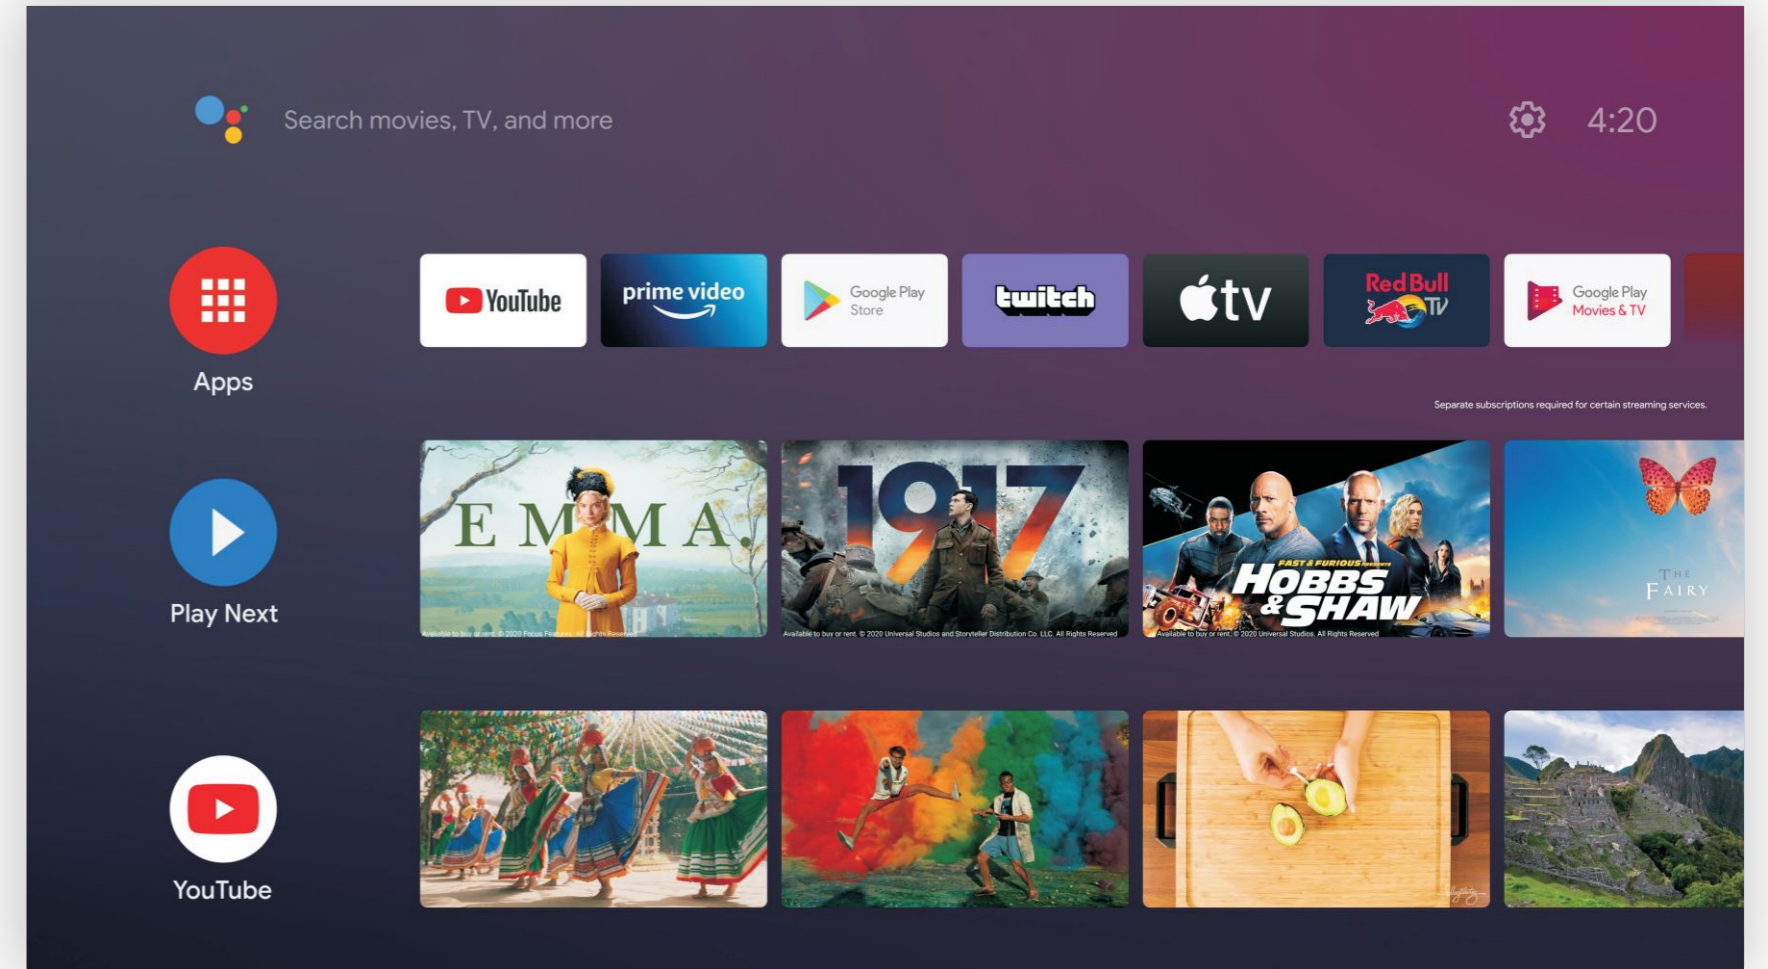

Android TV gives you a smarter, easier way to get more from your TV.