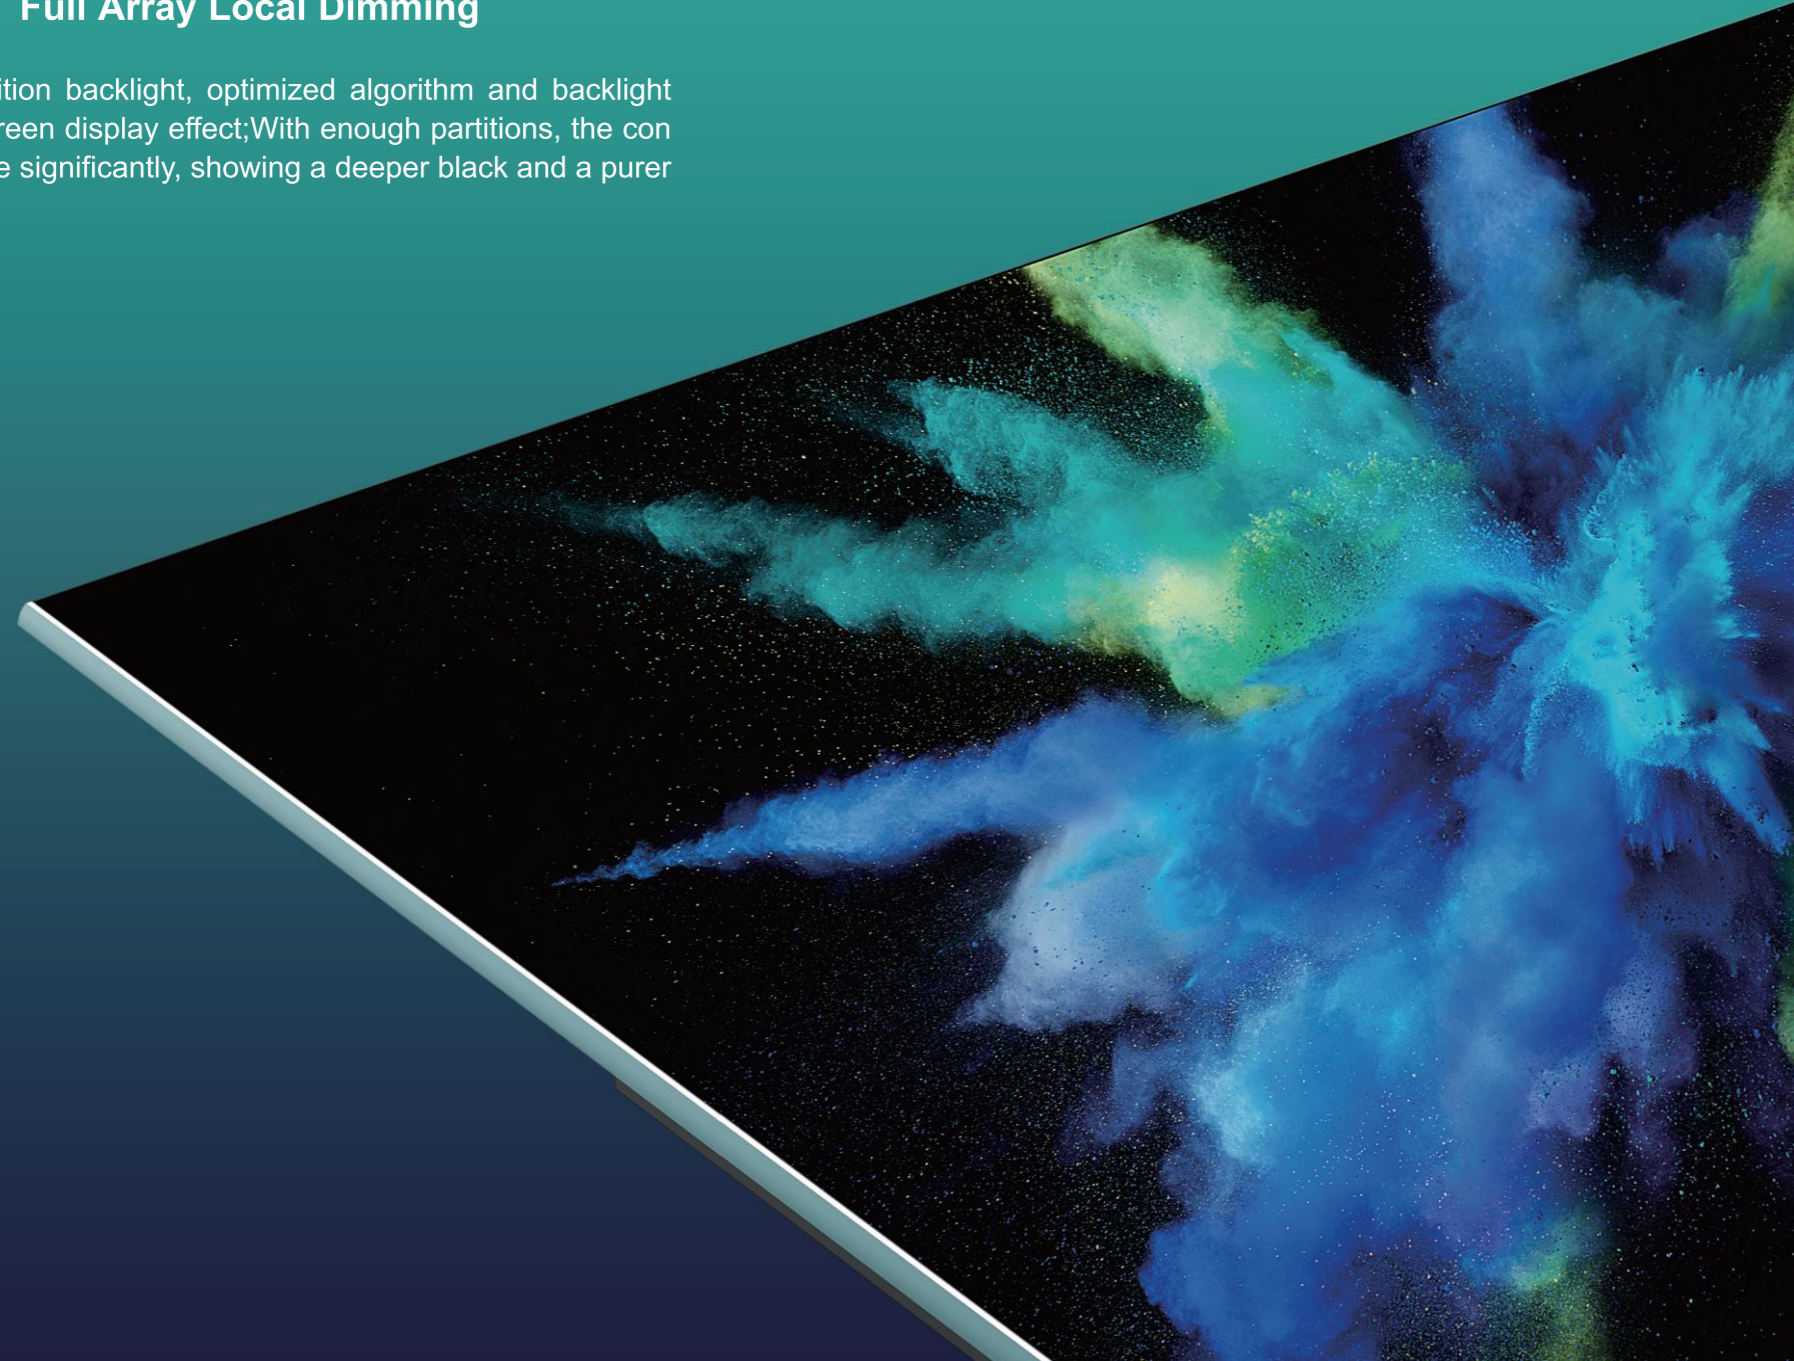

Full Array Local Dimming

Direct-down partition backlight, optimized algorithm and backlight control, better screen display effect;With enough partitions, the contrast will increase significantly, showing a deeper black and a purer white.