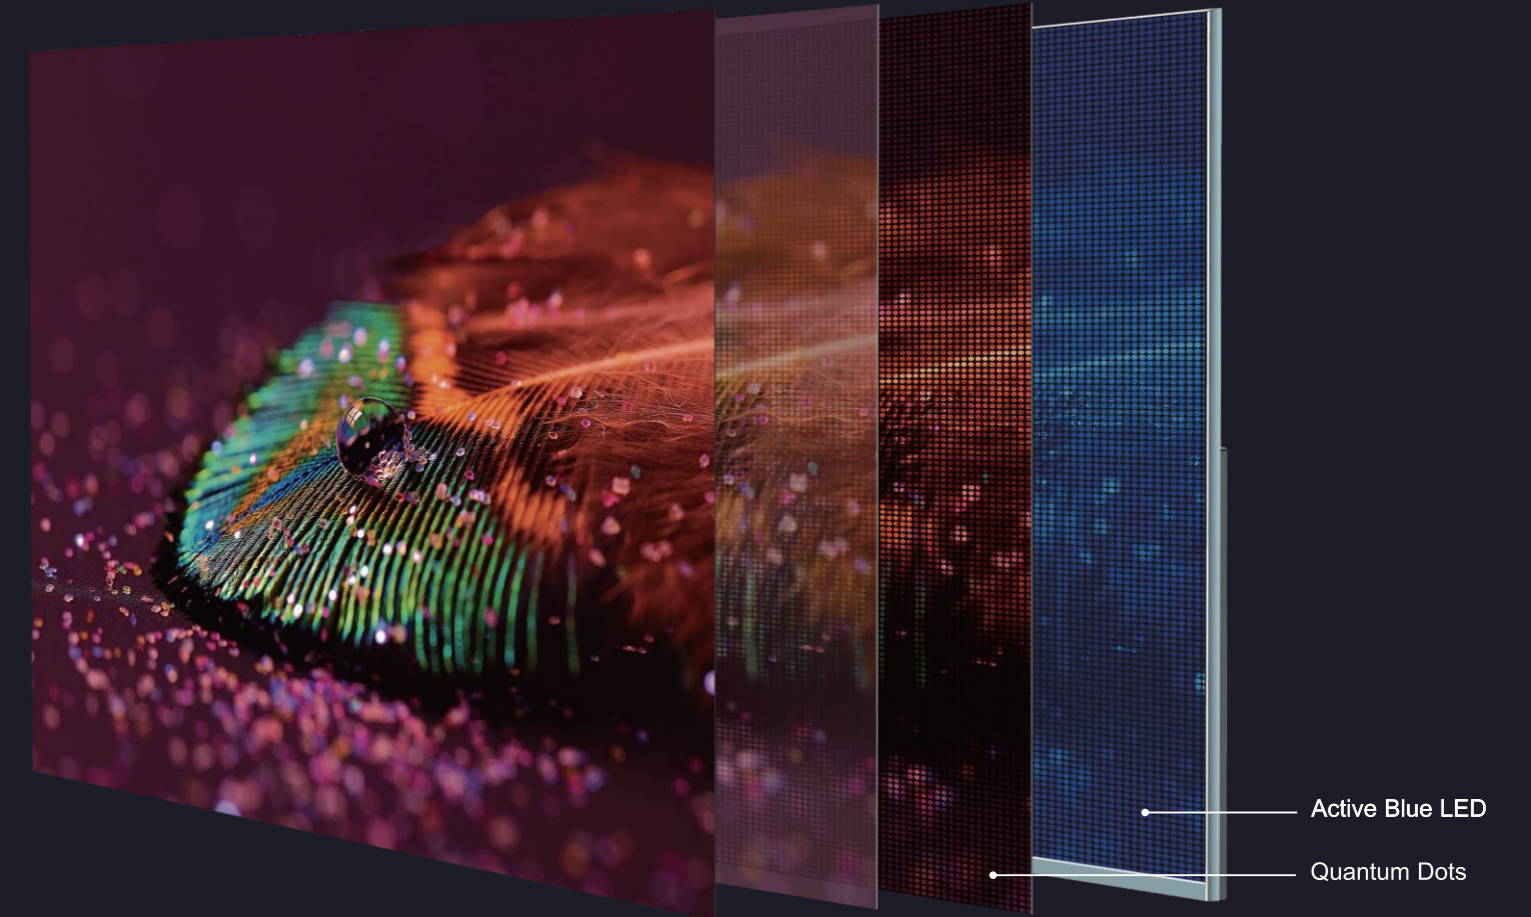

Phone: +44 (20) 38070707 ; info@cottelectronics.com

PRODUCT CATALOG

QLED

QLED TV

1. Wide Color Gamut : Ultra-high color gamut coverage shows 1.07 billion levels of rich color.
2. Pure Chroma: QLED TV is a display with pure color.
3. Lasting Color: QLED due to its inorganic material characteristics does not fade with lasting 6W hours.